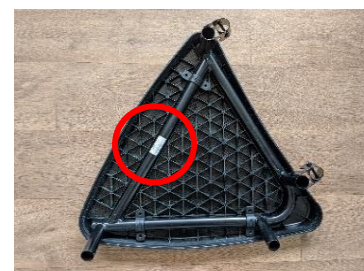

Box & Manual

Box

White Sticker

- On the shippingmark

Manual

White Sticker

- On the backside of the manual

Trampolines
Regular & InGround
FlatGround (Round)
Flatground (Ultim 500)
Frame
Aluminium Sticker

Pole

Aluminum sticker

SNC → On one of the steel poles

SND → On one of the steel clamps

Accessories

Weather Cover

White fabric label

- On the inside of the weather cover in the seam of the skirt

Ladder

Aluminum sticker

- On the backside of the curved area of the ladder which latches onto the trampoline frame.

Ladder Plateau

Aluminum sticker

- On backside of ladder plateau frame

Accessories

Frame Netting