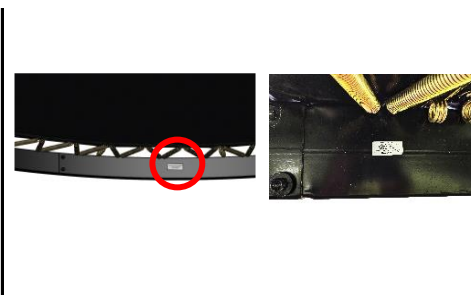

Box & Manual

Box

White Sticker

- On the shippingmark

Manual

White Sticker

- On the backside of the manual

Trampolines
Regular & InGround
FlatGround (Round)
Flatground (Ultim 500)
Frame
Aluminium Sticker

- On the bottom side of the frame
- On the inside of the frame

Padding
Printed on Product

- In the seam of the padding (backside of the padding)
- On backside of the Name Tag (on the side of the padding)

Jumpmat
White Fabric Label

- On the backside of the jumpmat

Safety Net

Comfort

Deluxe

Netting

White fabric label

- In between the bottom flaps of the entrance (visible from inside)

Pole

Aluminum sticker

SNC → On one of the steel poles

SND → On one of the steel clamps

Accessories

Weather Cover

White fabric label

- On the inside of the weather cover in the seam of the skirt