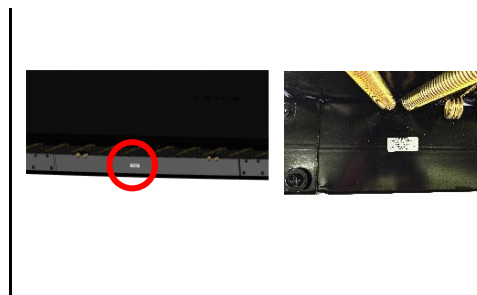

Box & Manual

Box

White Sticker

- On the shippingmark

Manual

White Sticker

- On the backside of the manual

Trampolines
Regular & InGround
FlatGround (Round)
Flatground (Ultim 500)
Frame
Aluminium Sticker

- On the bottom side of the frame
- On the inside of the frame

Padding
Printed on Product

- In the seam of the padding (backside of the padding)
- On backside of the Name Tag (on the side of the padding)

Jumpmat
White Fabric Label

- On the backside of the jumpmat

Safety Net

Comfort

Deluxe

Netting

White fabric label

- In between the bottom flaps of the entrance (visible from inside)

Pole

Aluminum sticker

SNC → On one of the steel poles

SND → On one of the steel clamps

Accessories

Weather Cover

White fabric label

- On the inside of the weather cover in the seam of the skirt